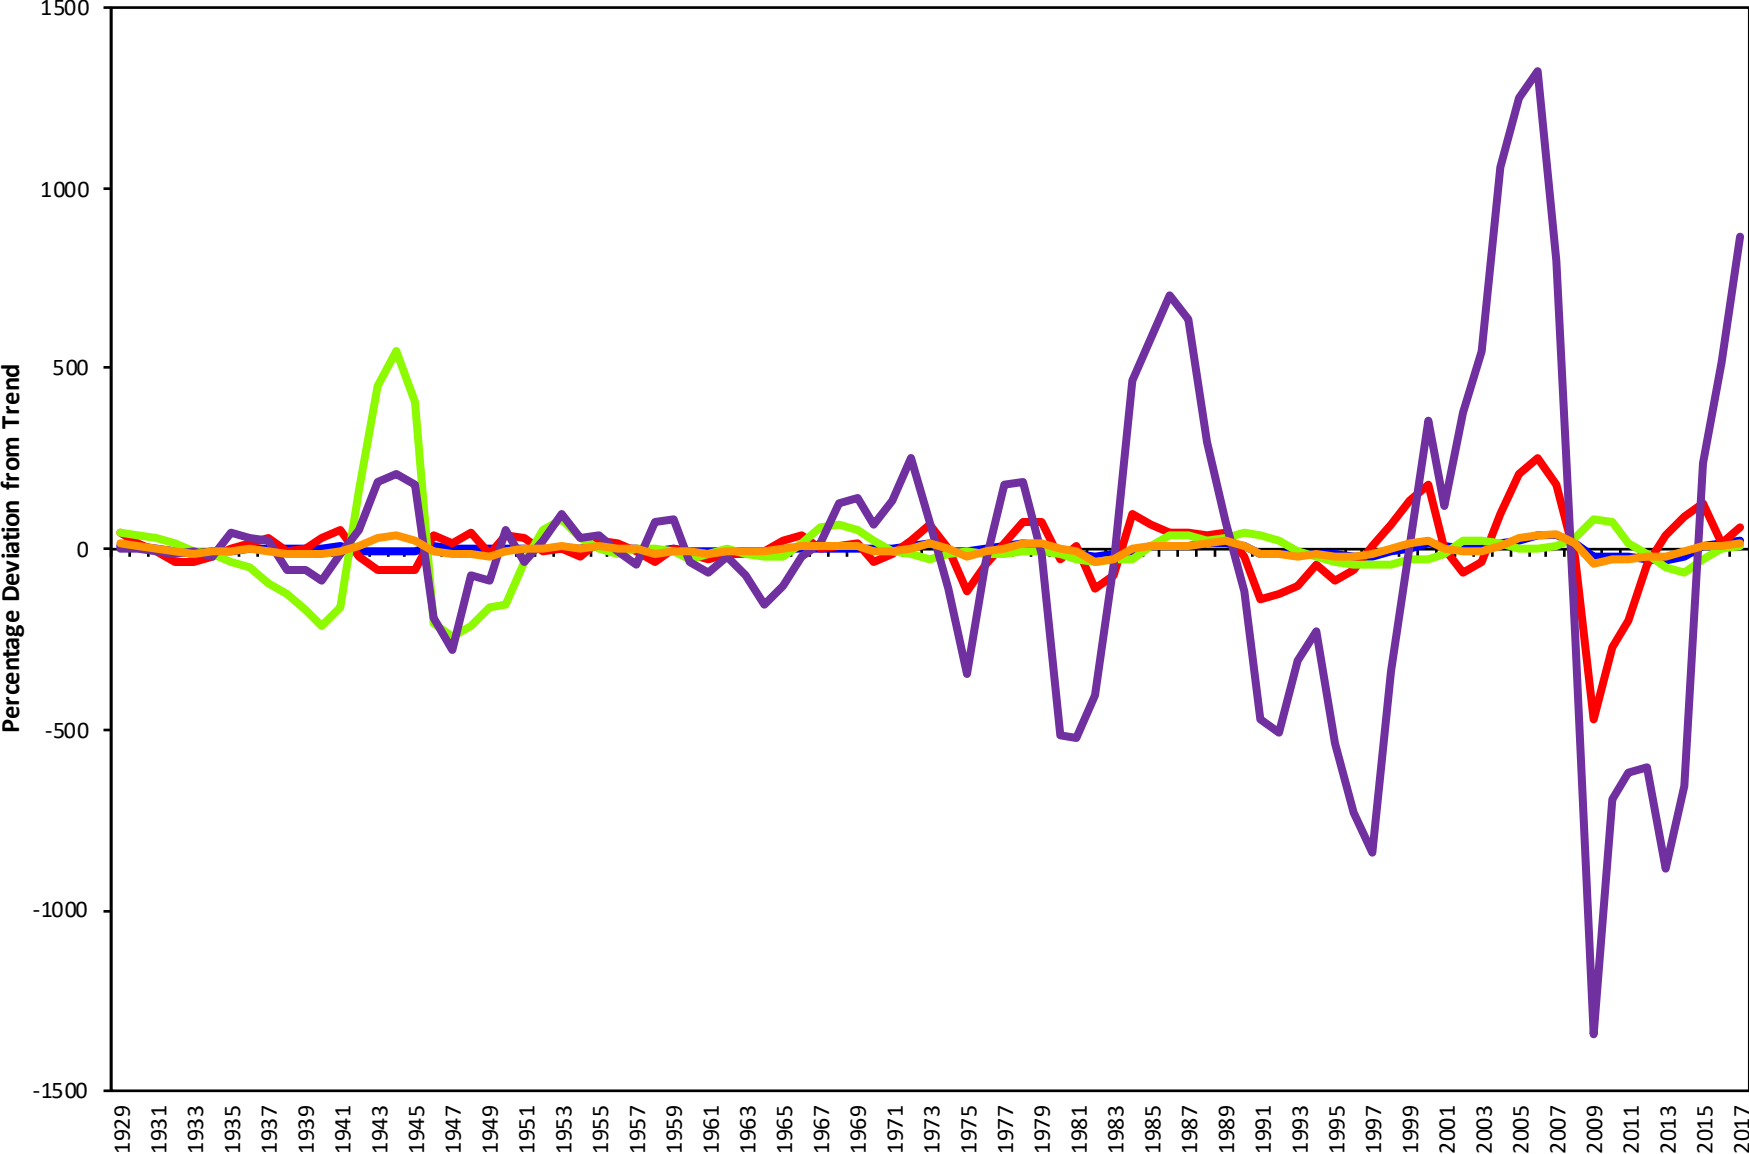

Percentage Deviations from Trend for USA Real GDP and All Components of GDP Identity

Source: BLS