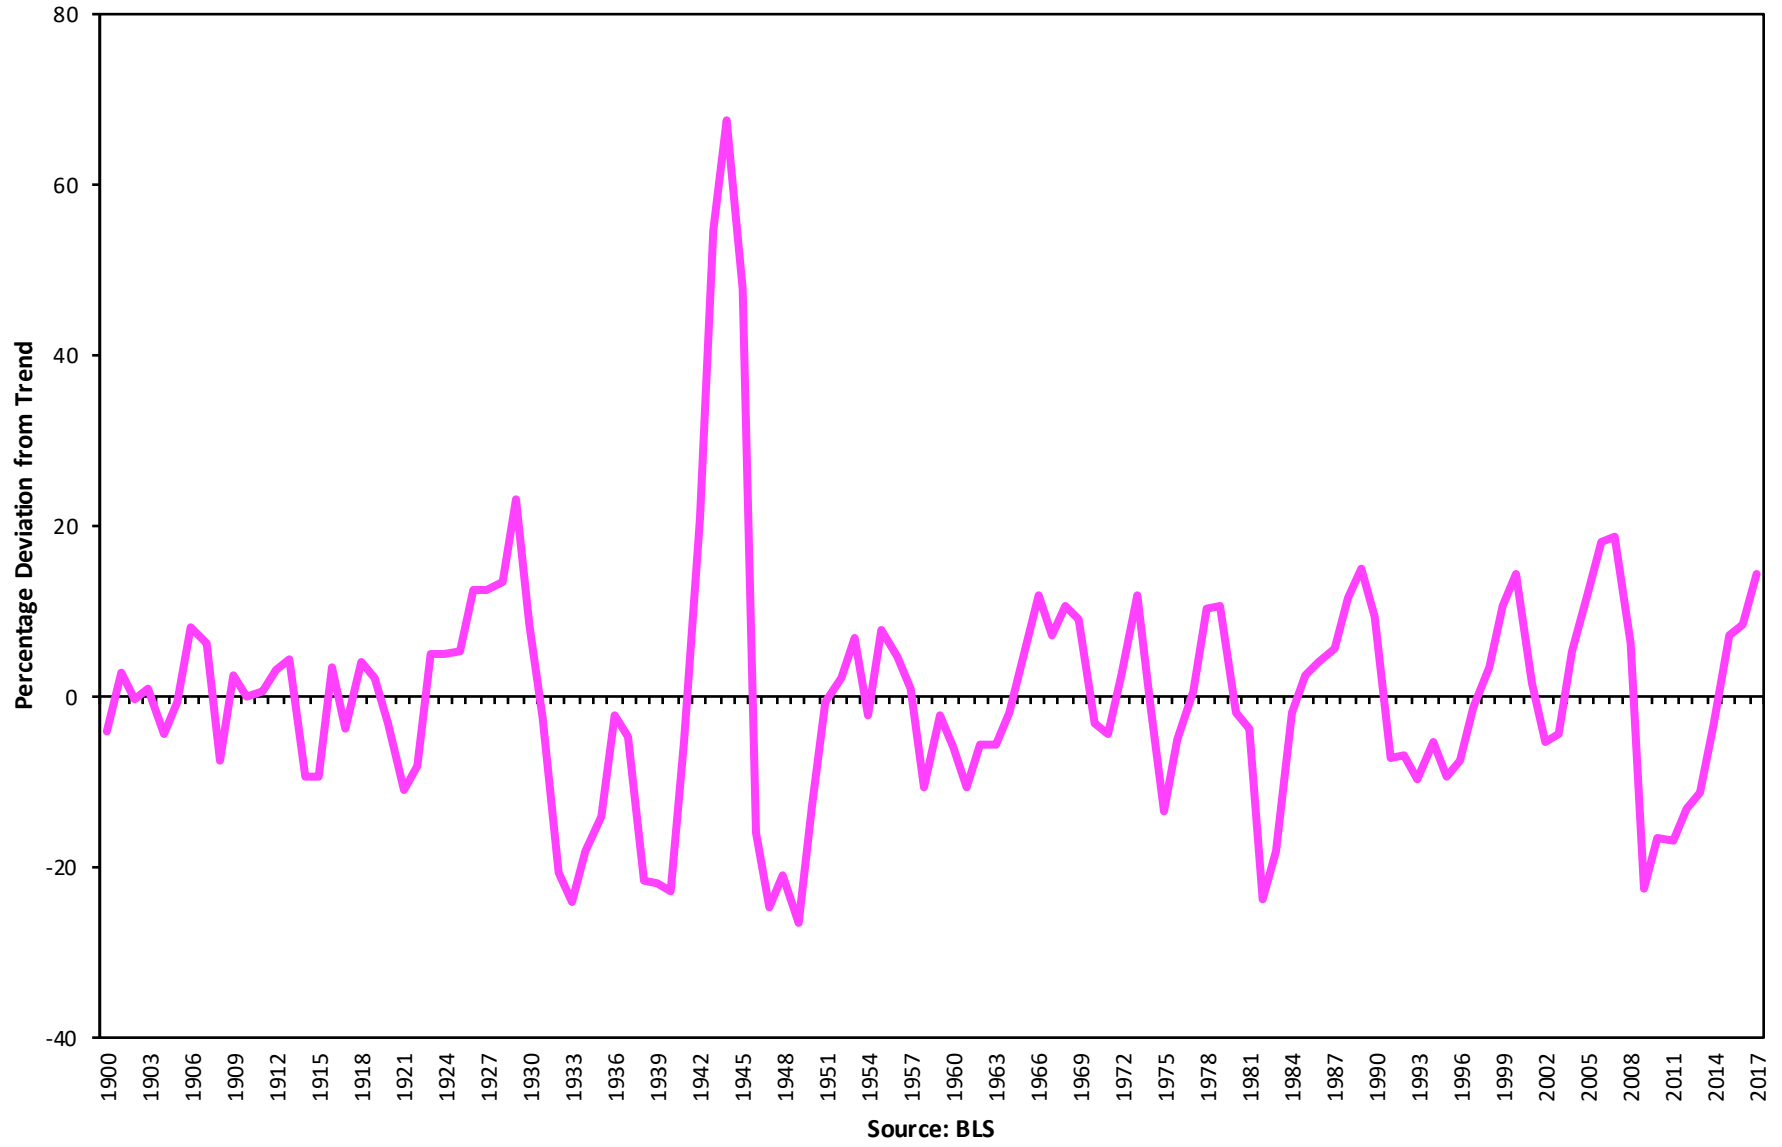

# USA Real GDP per Capita with Trend Component

Source: BLS

# USA Real GDP per Capita with Trend, Deviation

Source: BLS

# Percentage Deviation of USA Real GDP per Capita from Trend