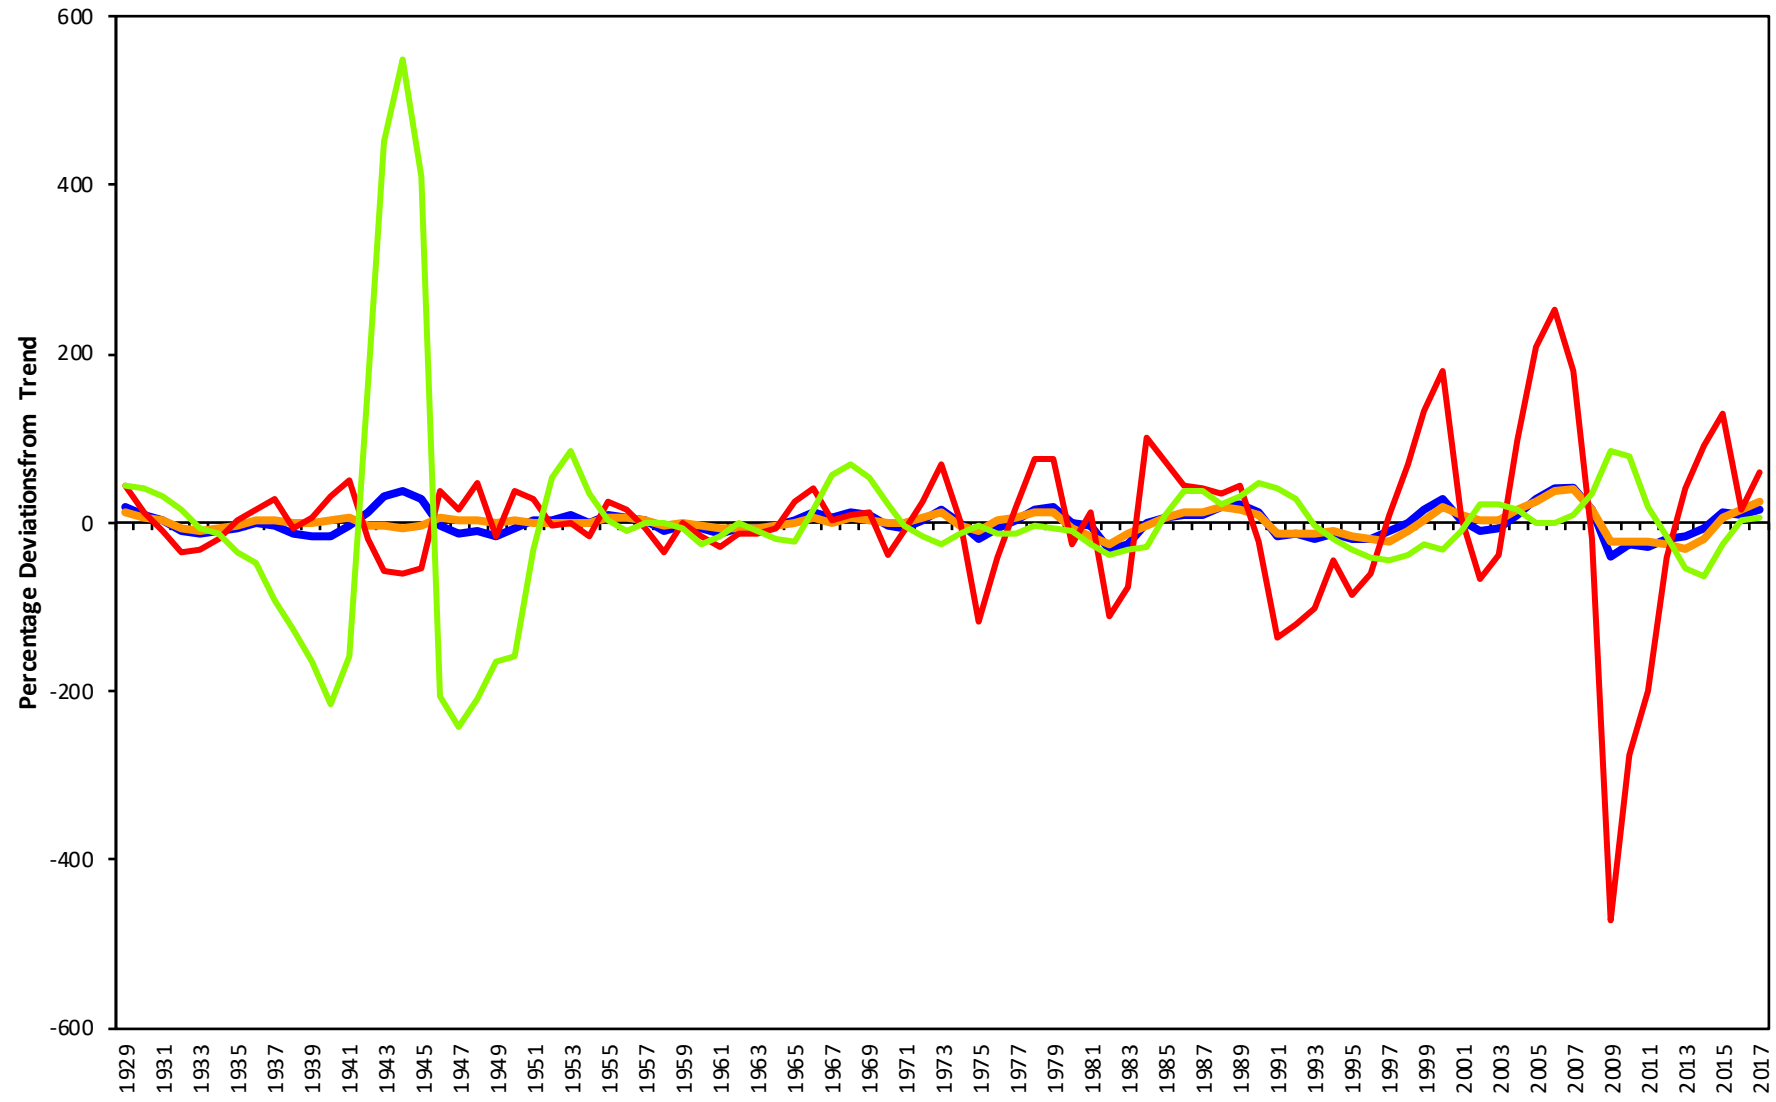

Percentage Deviations from Trend for USA Real GDP Identity Less Net Exports

Source: BLS